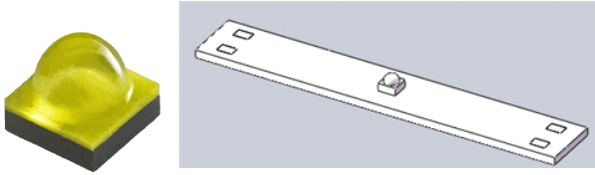

# Light Fitting Specification

# Kontak

Light source: Cree XB-D Series

3000K : 180 lm

5000K: 200 lm

2: Drawing

Article NO.	WL-03 K
Power:	2*3W
Size:	100*100*100mm
Material:	Aluminum
Light source:	3W led
LED Chips:	Cree XB-D Series
Color temperature:	3000K/4000K/5000K
Surface treatment:	Aluminum Brush / White/Black
Electronical applicances:	Incl good LED Driver
Input voltage:	AC100~240V
Current:	700 ma
Location:	On the wall
IP	indoor
Cu tout size :	N/A
Origin:	China
Supplier :	Hunan Kontak Technology Co,Ltd
Remark:	N/A